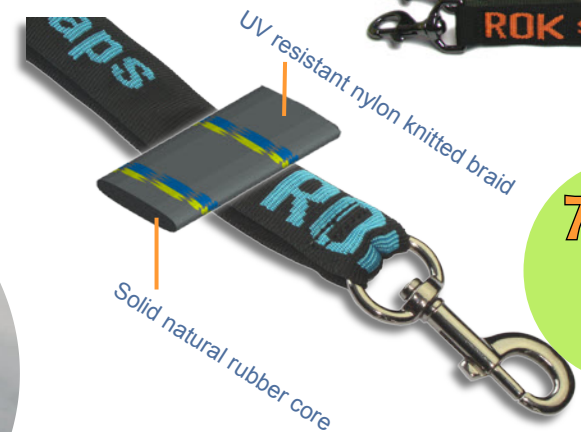

www.rok-straps.com

the ultimate
**No Jolt
 Stretch Leash**

NEW
 innovation

1. PRACTICAL

- Just enough stretch to avoid jolts, but maintains great control.
- Padded hold-loops for comfort.
- Modern, stylish design & colour range.
- High quality manufacture and hardware.

2. TRAINING

- Unlike recoil-leads, ROK's progressive tension signals your pet to stop - without the jolt.
- Solid natural rubber core with nylon outer braid extremely chew resistant.

3. SAFETY

- Unlike recoil-leads, ROK's progressive tension keeps you in control - instantly.
- Built-in Traffic Leader and Car Restraint.
- Less jolts on you, and your pet's collar and neck.
- Unlike "bungees", has minimal recoil if released.

STRETCH
NO JOLT
The Ultimate 3-in-1 Stretch Leash

NEW No Jolt Stretch Leash

Unique construction provides just the right "give" to avoid jolts, but unlike recoil lead, keeps control

Traffic-Leader loop for instant close control & in-car restraint

Progressive tension signals your pet to stop
Ideal for training

7 cool colours

- Black/Green
- Black/Orange
- Blue/Black
- Jungle Camo
- Pink Camo
- Black/Red
- Reflective

3 weights

- Small up to 18kg dog)
- Medium (18 - 36kg dog)
- Large (36+ kg dog)
- Leads are 54" & 36" long